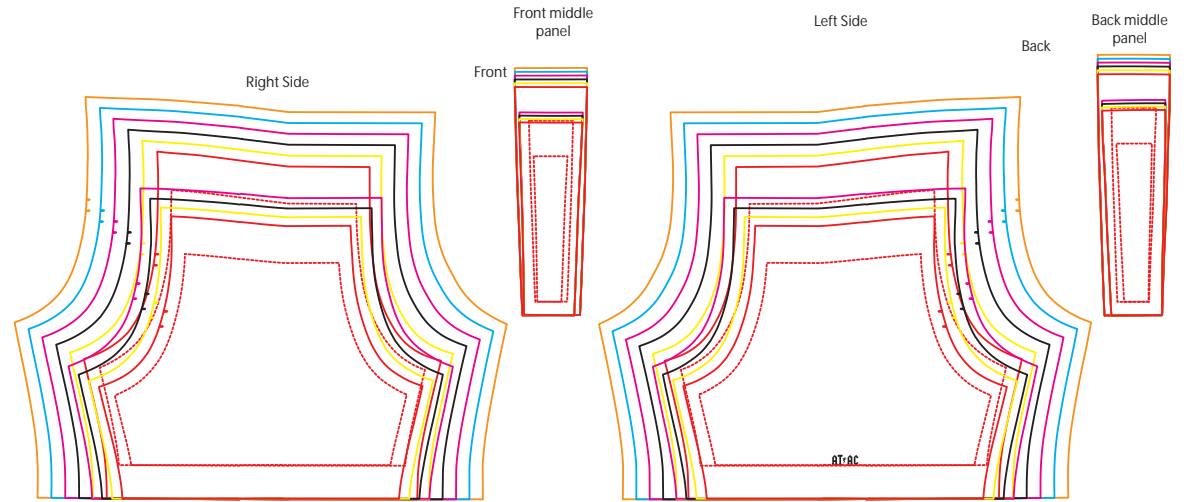

Hockey Pant Shell

Front

Back

Colours: *

- Pantone
- Black
- White

www.atacsportswear.com
Email: art@atacsportswear.com
Fax: 1-888-827-3483

Company:
Important information:

Size Key:

- 3 Extra Large
- 2 Extra Large
- Extra Large
- Large
- Medium
- Small

Please read the Atac Artwork Specs Available here:
http://www.bikeatac.com/ordering/artwork_specs.html

Keep logos within the red dotted line (the red dotted line is the logo "safe-zone" and the background artwork needs to cover your complete size range.

All artwork needs to be in vector

All artwork should be in pantone colors. The full Atac Palette is available here:
<http://www.bikeatac.com/ordering/colorchart.htm>

Pantone colors not on the chart are available but there is a one time artwork charge of \$75 per color